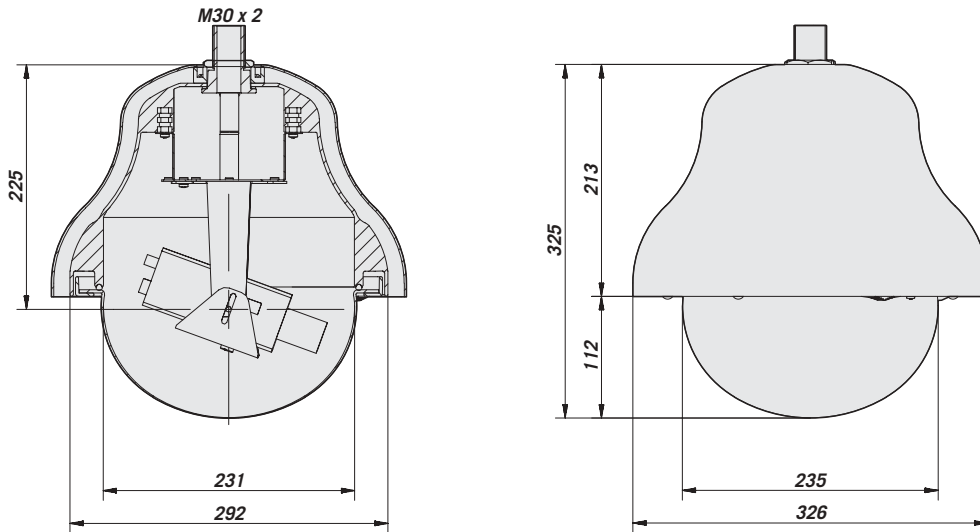

The values are in millimeters.

TECHNICAL DATA

GENERAL

- Built in plastic material. Black colour (Nylon with mineral additives)
- Lower semisphere in PMMA. Colour: semitransparent black or transparent
- Sunshield in ABS material colour RAL9002

MECHANICAL

- External Dimensions: with sunshield $\varnothing$ 326x325 mm (12.83x12.79 in)

ELECTRICAL

Fan-assisted heater, Ton 15°C+/-3°C (59°F) Toff 22°C +/-3°C (71°F):

ODBH24H100 IN 230VDC, consumption 44W (also for versions mounted on speed domes/network cameras adapters)

ODBH24H200 IN 24VDC, consumption 24W (also for versions mounted on speed domes/network cameras adapters)

ODBH24H300 IN 12VDC, consumption 24W (also for versions mounted on speed domes/network cameras adapters)

Fixed camera power supply:

OBH24PS1 IN 230VDC, 50Hz - OUT 12VDC, 400mA max

OBH24PS2 IN 230VDC, 50Hz - OUT 24VAC, 400mA max

Speed dome JVC TK-C675E, TK-C675BE power supply:

ODBH24PS23 IN 230VAC, 50/60Hz consumption 40W - OUT 12VDC, 50mA max, 24VAC, 1,6A

RELATED PRODUCTS

Brackets:

DBH03 Ceiling mount for DBH45 and DBH24

DBH04 DBH24 wall mount

DBH05 Parapet mount for DBH24

DPTCH Pole adaptor for DBH01 and DBH04

DCWGH Corner adaptor for DBH01 and DBH04

ENVIRONMENT

- Indoor/outdoor
- Operating temperature (DBH24 with heater):
  -20°C up to +50°C (-4°F up to 122°F)
- Operating temperature (DBH24 with 2130 Axis Network camera):
  -20°C up to +30°C (-4°F up to 86°F)

COMPLIANCE TO

- CE according to EN 61000-6-3, EN 60065, EN 50130-4
- IP65 EN 60529

SPARE PARTS LIST

OBH24PLEX Smoked bubble DBH24

OBH24PLEXTS Transparent bubble DBH24

Unit Weight (kg / lb):
DBH24K: 2,45 / 5,4

Package Weight (kg / lb):
DBH24K: 3,85 / 8,4

Package Dimensions (cm / in):
DBH24K: 38,5x38,5x47 / 15.1x15.1x18.5

Master Carton (units):
DBH24K: